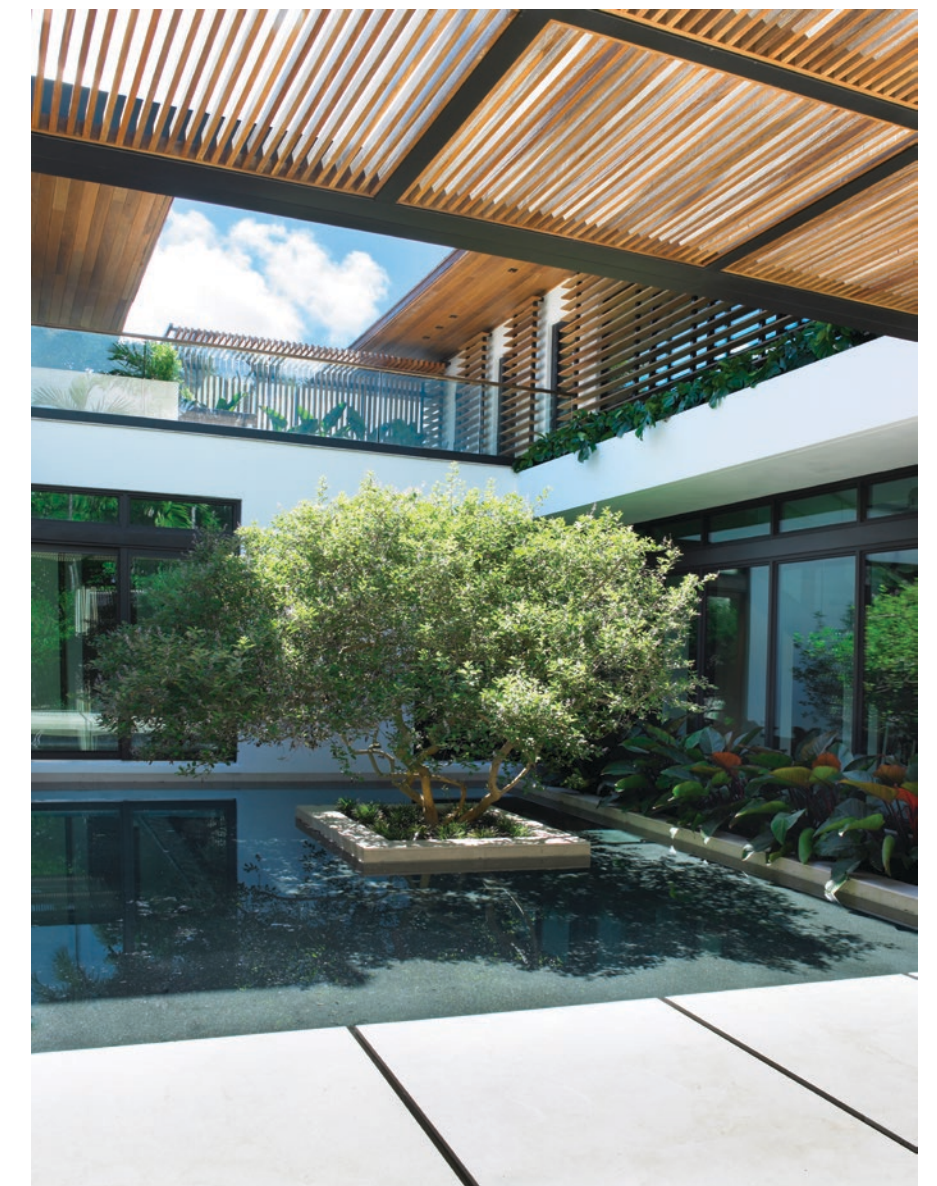

A stones throw away from a city full of endless entertainment is Miami's Sunset Islands, four gated islands with the most desirable and intoxicating views. This is where owner Mathieu Massa decided to build a splendid 7,500-square-foot home with a little help from his friends. Accolades go to a strong collaborative team — interior designers Charlotte Dunagan and Thomas Diverio, architect Cesar Molina, and of course the builder, Massa himself. "We were good friends from our home country of France," Dunagan says of Massa. With every good friendship comes trust, which allowed the designers freedom to create. "I showed them my ideas and they helped me achieve my goals," Massa says.

Exotic woods punctuate this "Modern Tropical" house with expression, while an Asian flair was appointed to create imagery of a visually relaxing retreat. The pool area is paved with limestone slabs spaced with large black pebbles to accent.

ABOVE: Architectural integrity makes its way to the reflective pond with its oversized Bonsai tree. Floating limestone pads pave the way to the home's entrance, where a water garden rests beneath a canopy of wood planks — shading the path and setting the mood of tranquility.