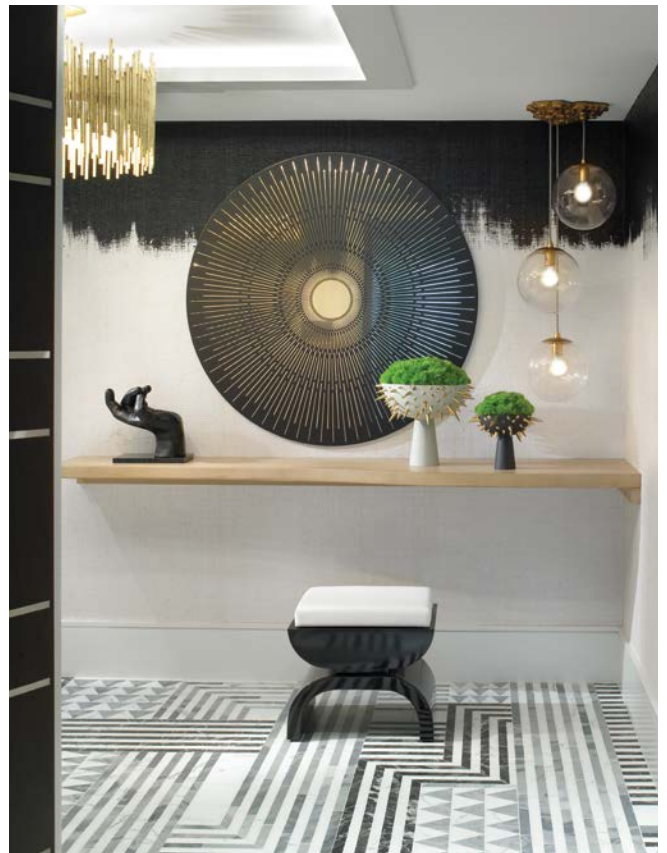

ABOVE LEFT: In this Coral Gables foyer from Dunagan Diverio Design Group, a commanding ash-on-linen portrait by Chinese artist Zhang Huang is accentuated by two carved totems, imbuing the space with an eclectic and collected look. ABOVE RIGHT: The side entrance of this residence in Naples charms with its organic touches of wood, a chic and inviting proposition created by designer Jett Thompson. BELOW LEFT: As you enter this Pinecrest home, a dramatic staircase soars to the right. Designer Adriana Hoyos amped up the drama by making the landing steps bigger, adding gray porcelain walls, and installing drop ceilings with indirect lighting. BELOW RIGHT: In this Pelican Bay condo in Naples, doors open to a foyer that dazzles with Art Deco touches. "You only get that first impression once," says designer Renée Gaddis. "We really wanted drama, so we created a jewelry box effect in the entry."